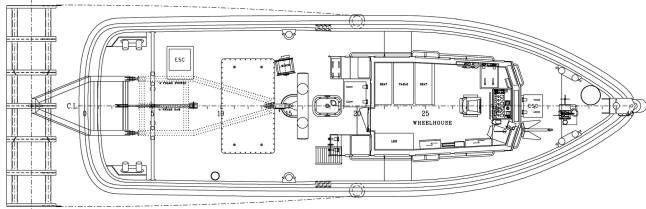

AMY JANE

Dutch Built 16.6m Twin Screw Tug

General Specifications.

- **Type:** Plough Dredger/Workboat
- **Built:** 2006, at Shipyard K Damen BV - Hardinxveld, Netherlands, full refit in 2024.
- **Official Number:** 194304
- **Call Sign:** MOLV2
- **Coding:** MCA MECAL CAT 3 (20nm from safe haven)
- **LOA:** 16.59m
- **Beam:** 5m
- **Draft:** 2.2m
- **Personnel:** 6 person max.
- **Tonnage:** 37
- **Bollard pull:** 10T
- **Main Engines:** 2 x Caterpillar 3408 C DI-TA
- **Tanks:** 8.6m³ FO, 1m³ FW
- **Max Speed:** 10 Knots

MAIN DECK

GENERAL PARTICULARS

LENGTH	14.73m
LENGTH OA	16.59m
WIDTH	5.18m
DEPTH	2.40m