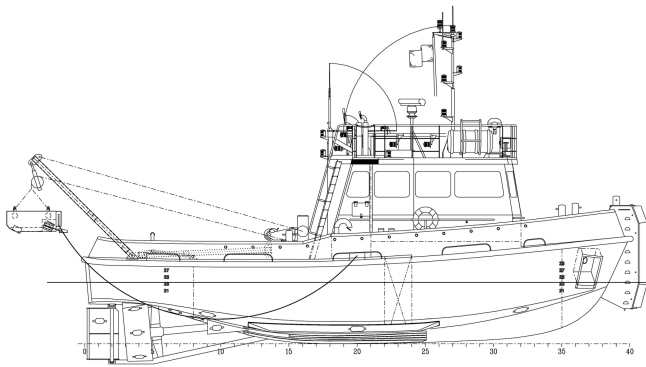

AMY JANE

Dutch Built 16.6m Twin Screw Tug

General Specifications.

- **Type:** Plough Dredger/Workboat
- **Built:** 2006, at Shipyard K Damen BV - Hardinxveld, Netherlands, full refit in 2024.
- **Official Number:** 194304
- **Call Sign:** MOLV2
- **Coding:** MCA MECAL CAT 3 (20nm from safe haven)
- **LOA:** 16.59m
- **Beam:** 5m
- **Draft:** 2.2m
- **Personnel:** 6 person max.
- **Tonnage:** 37
- **Bollard pull:** 10T
- **Main Engines:** 2 x Caterpillar 3408 C DI-TA
- **Tanks:** 8.6m³ FO, 1m³ FW
- **Max Speed:** 10 Knots

PROF ILE

GENERAL PARTICULARS

LENGTH	14.73m
LENGTH OA	16.59m
WIDTH	5.18m
DEPTH	2.40m