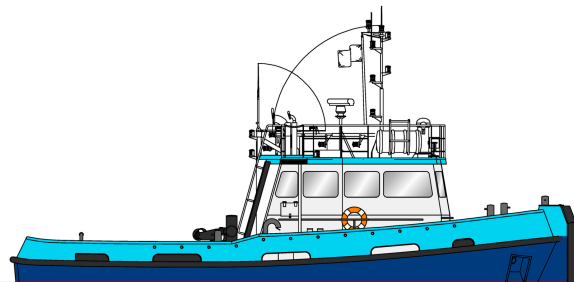

AMY JANE

Dutch Built 16.6m Twin Screw Tug

General Specifications.

- **Type:** Plough Dredger/Workboat
- **Built:** 2006, at Shipyard K Damen BV - Hardinxveld, Netherlands, full refit in 2024.
- **Official Number:** 194304
- **Call Sign:** MOLV2
- **Coding:** MCA MECAL CAT 3 (20nm from safe haven)
- **LOA:** 16.59m
- **Beam:** 5m
- **Draft:** 2.2m
- **Personnel:** 6 person max.
- **Tonnage:** 37
- **Bollard pull:** 10T
- **Main Engines:** 2 x Caterpillar 3408 C DI-TA
- **Tanks:** 8.6m³ FO, 1m³ FW
- **Max Speed:** 10 Knots

MAIN DECK

GENERAL PARTICULARS

LENGTH	14.73m
LENGTH OA	16.59m
WIDTH	5.18m
DEPTH	2.40m